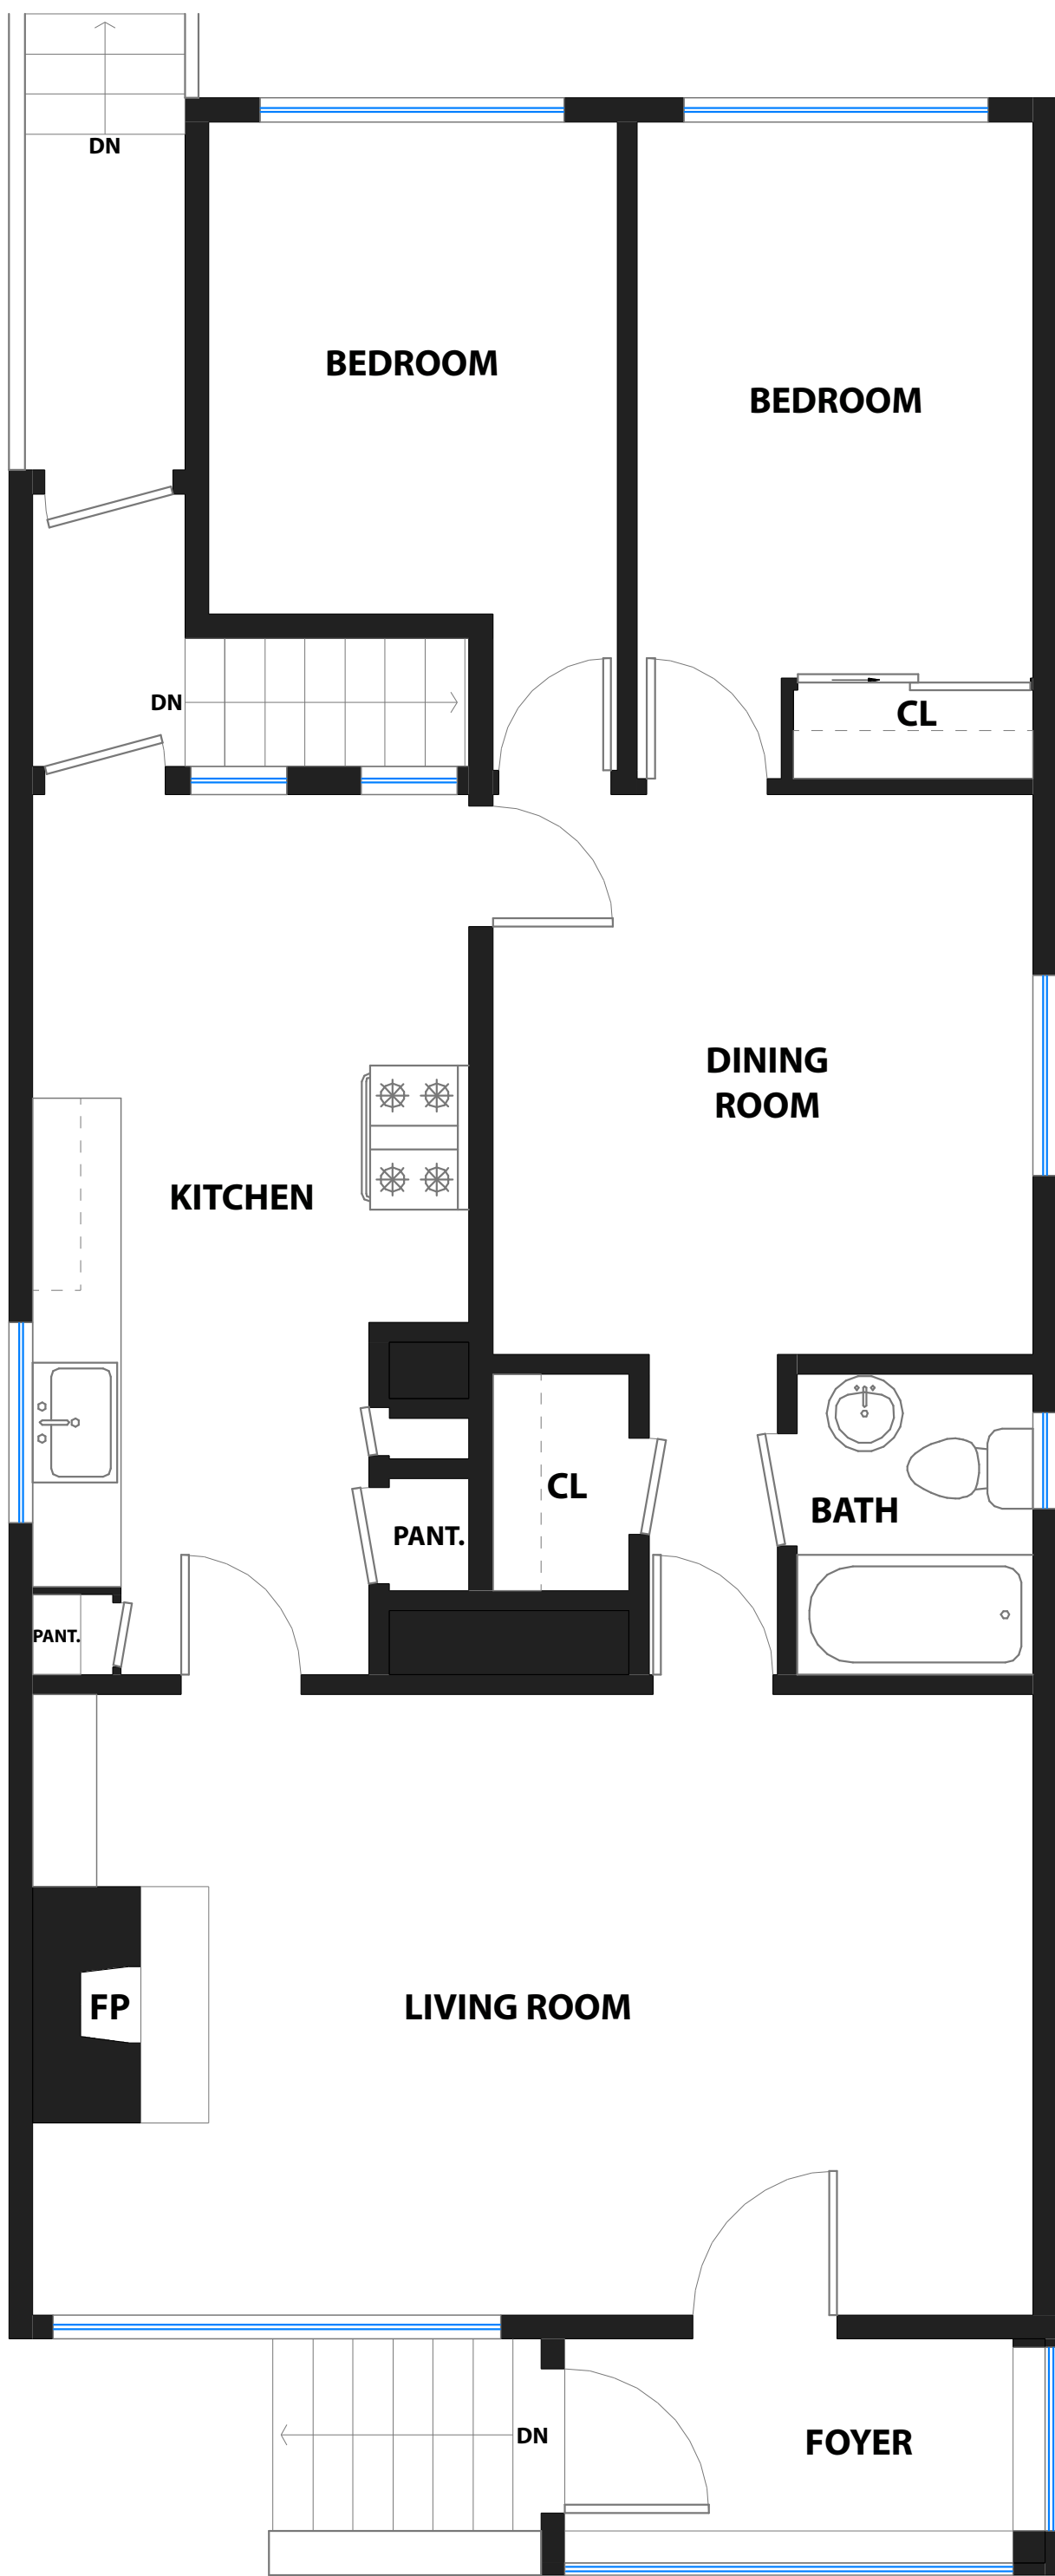

1755 20TH AVENUE

SAN FRANCISCO, CALIFORNIA

MAIN LEVEL

PROPERTY SQF INFORMATION

LIVING SPACE
Square Footage: 1,043 Sq Ft*

* Main Level 1,043

NON-LIVING SPACE
Square Footage: 909 Sq Ft*

* Garage 909

**APPROXIMATE TOTAL
LIVING & NON-LIVING SPACE**
Square Footage: 1,952 Sq Ft*

LOWER LEVEL