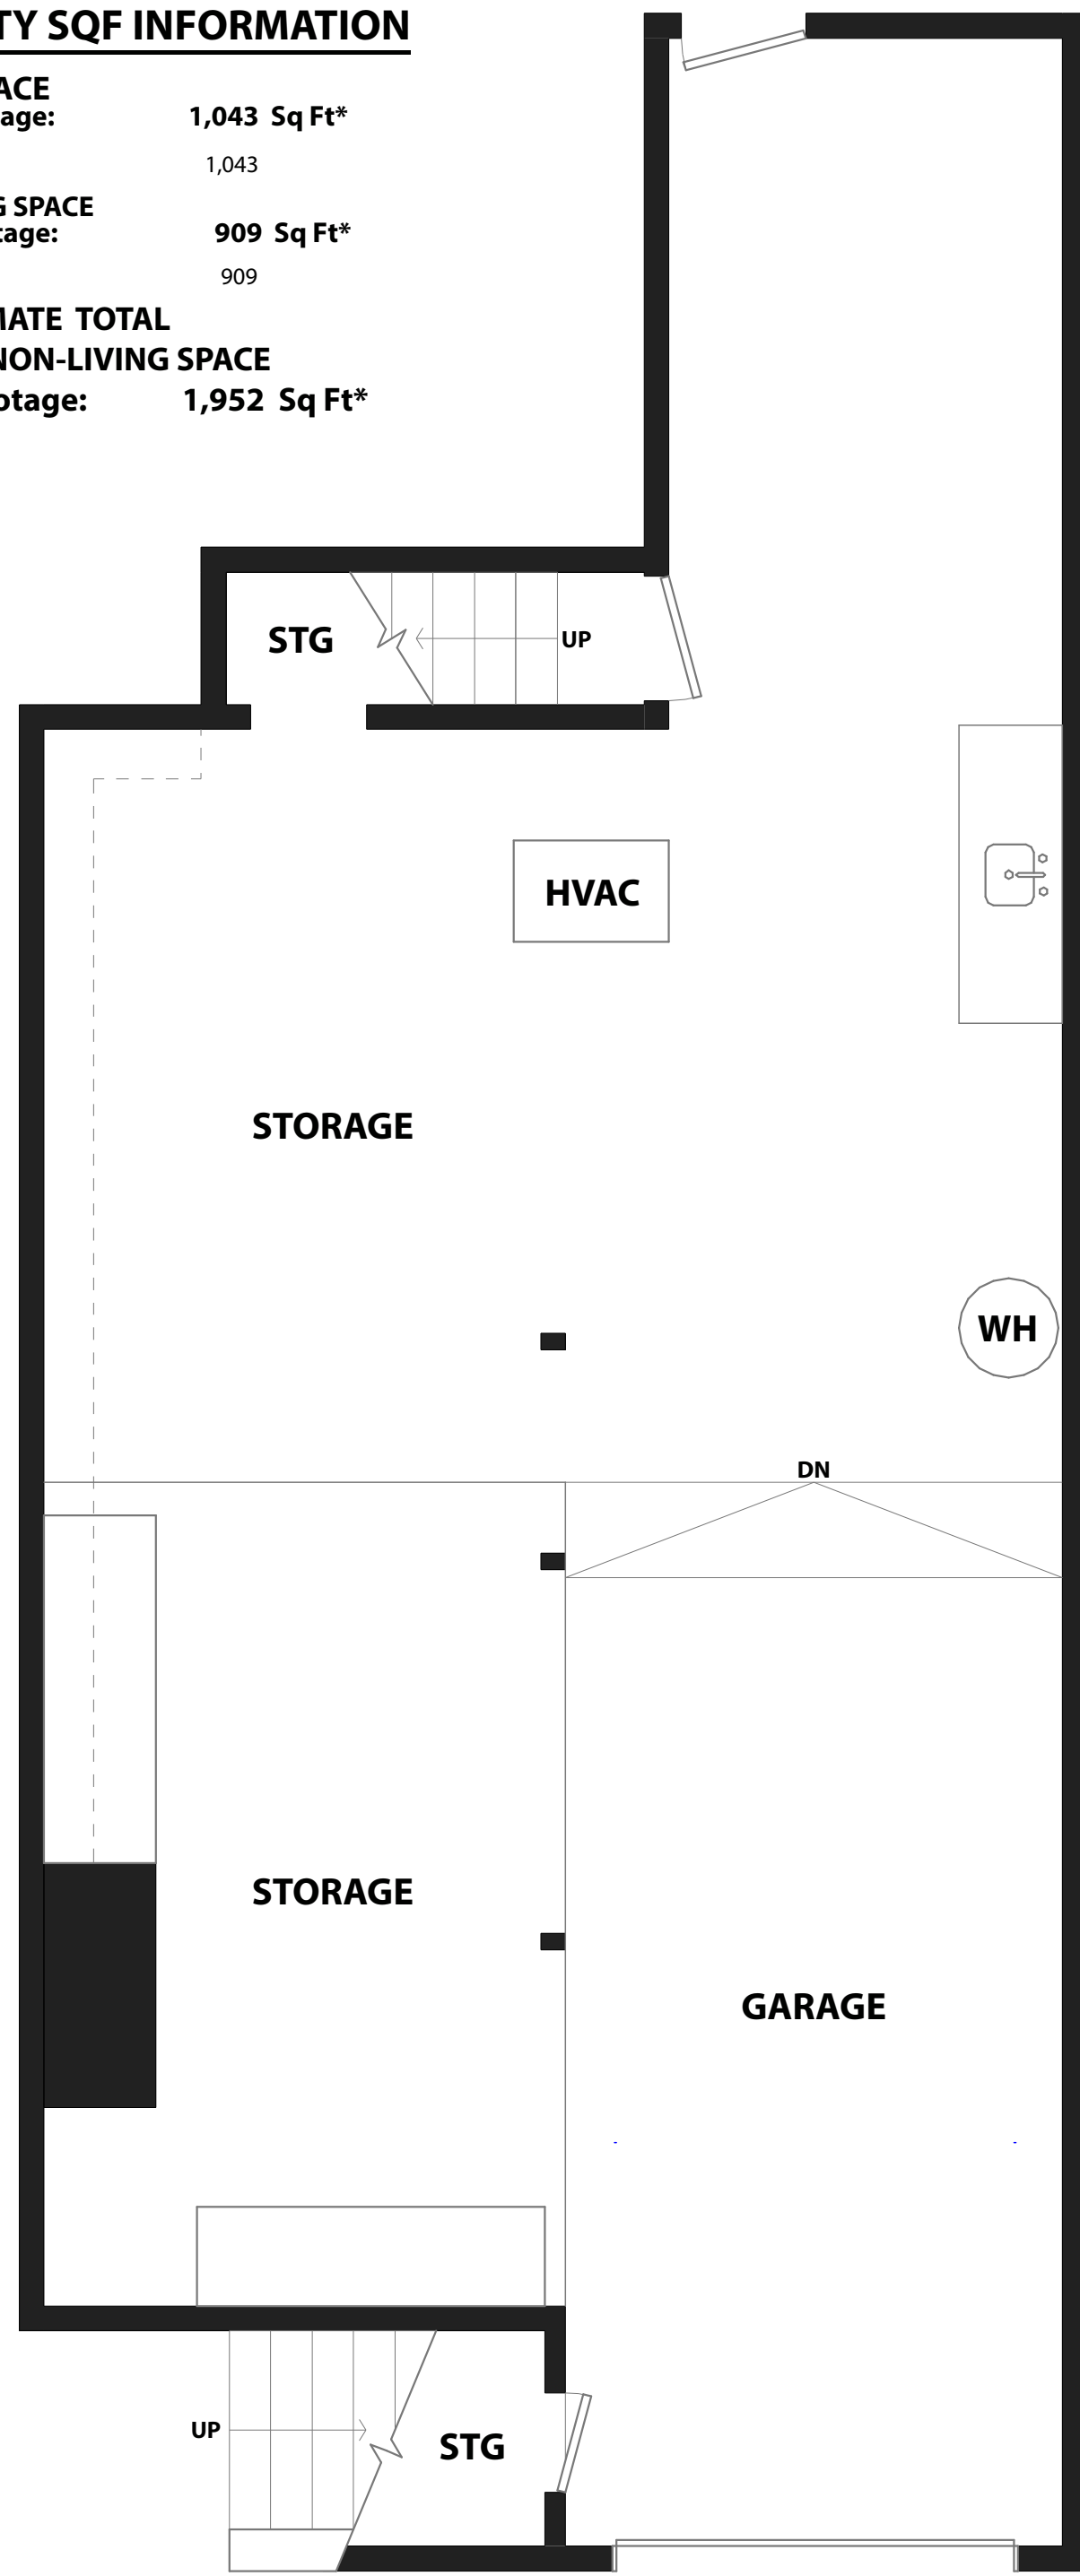

1755 20TH AVENUE

SAN FRANCISCO, CALIFORNIA

MAIN LEVEL

PROPERTY SQF INFORMATION

LIVING SPACE
Square Footage: 1,043 Sq Ft*

* Main Level 1,043

NON-LIVING SPACE
Square Footage: 909 Sq Ft*

* Garage 909

**APPROXIMATE TOTAL
LIVING & NON-LIVING SPACE**
Square Footage: 1,952 Sq Ft*

LOWER LEVEL